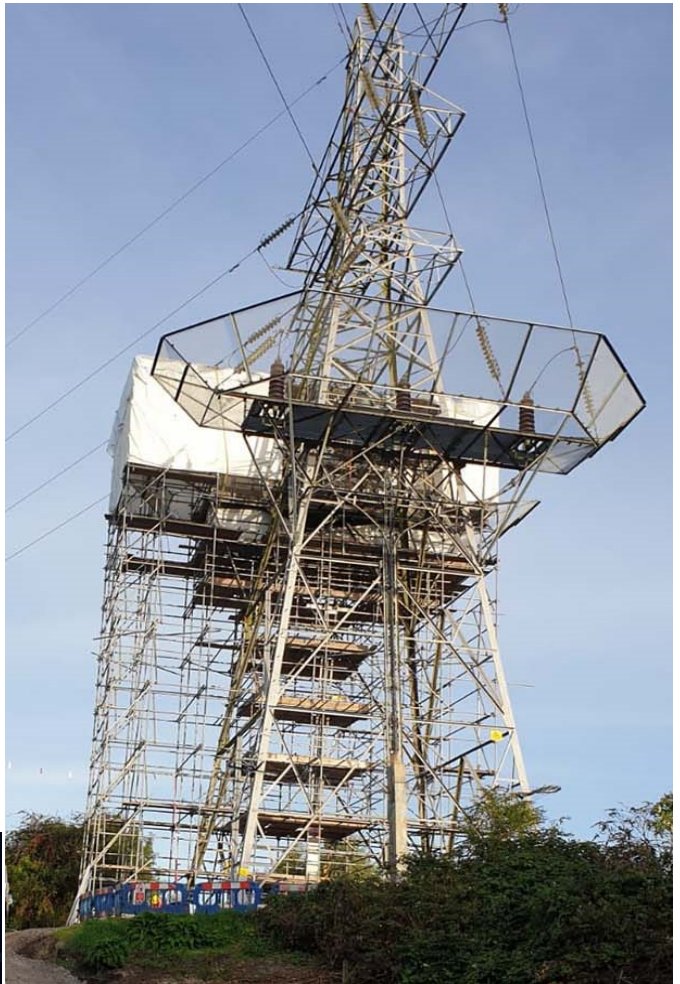

COMPLETE ACCESS SCAFFOLDING LTD

TEL: 01924 255 222

Suppliers of scaffolding and specialist access solutions to the utilities sector and associated contracts throughout the UK.

- Electrical Sub Stations
- Gas Installations
- Water Works